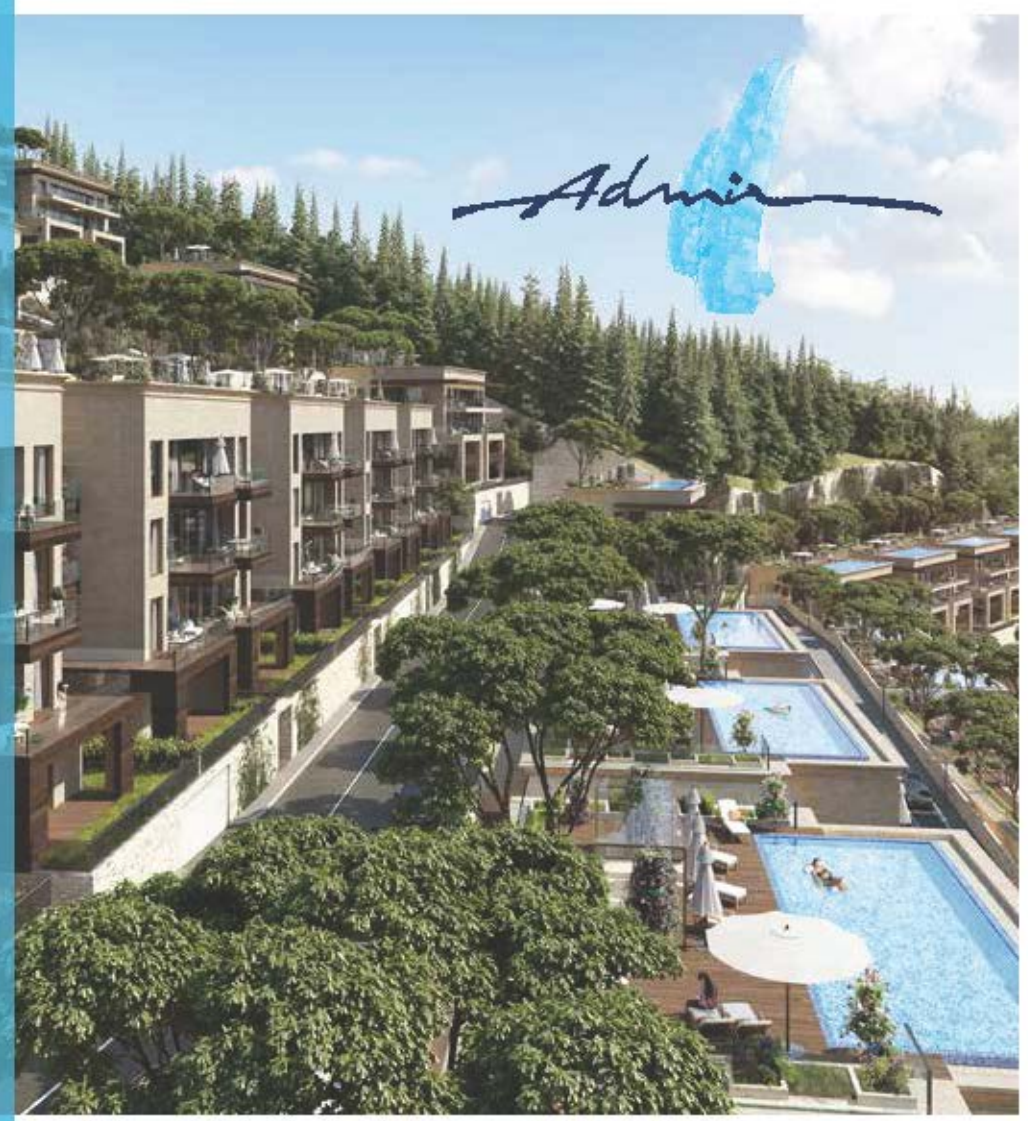

Admir

FALLING
IN LIFE
AT FIRST
SIGHT —