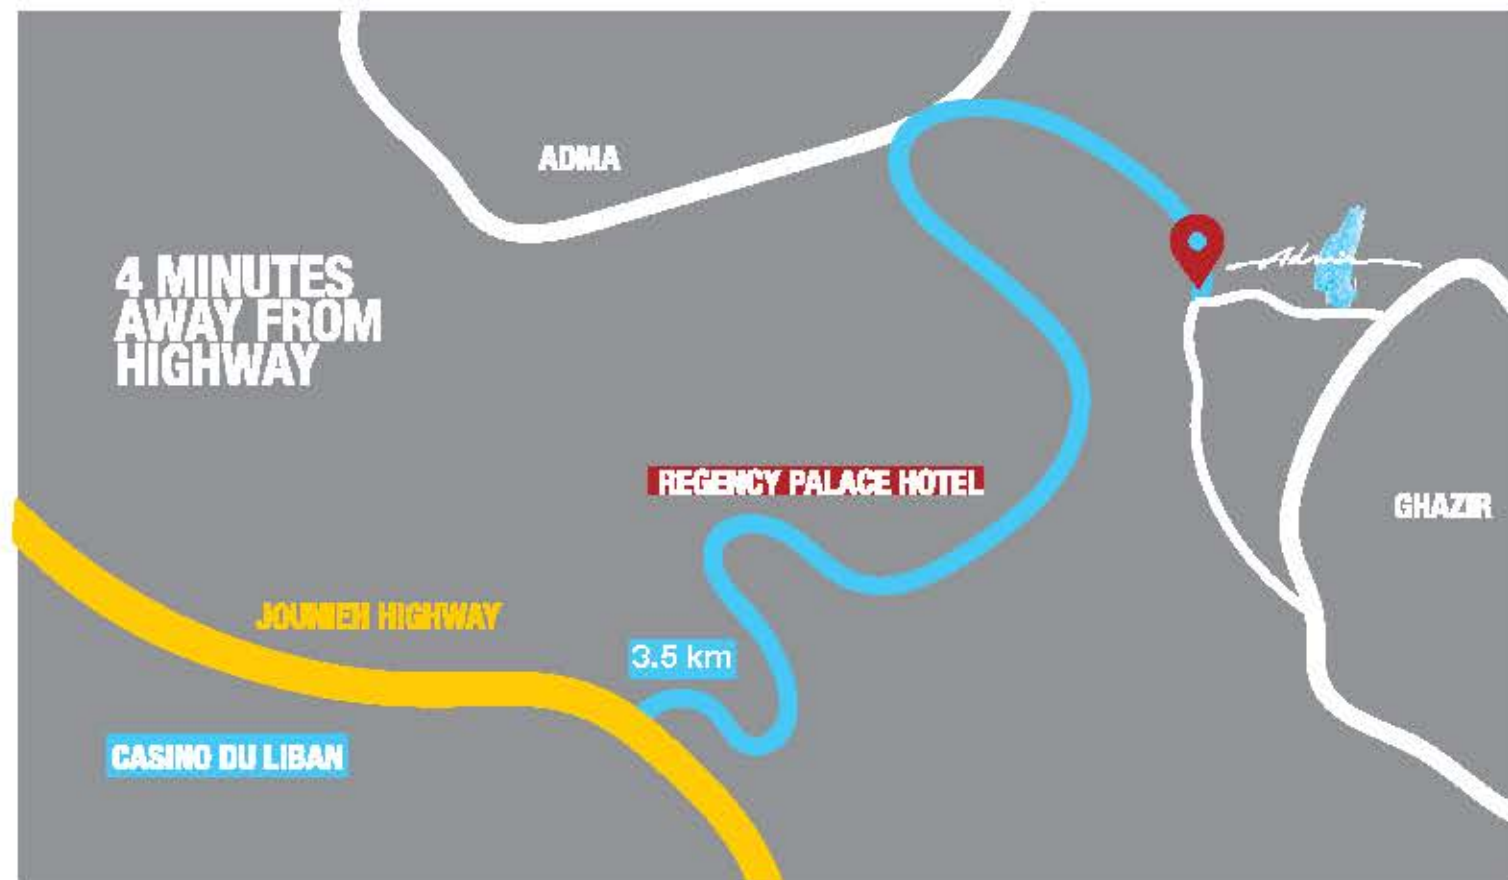

ADMIR - LOCATION

ADMIR THE HEART OF THE VALLEY

One of the very first projects that the Valley will host is Admir, a rare residential gem, nestled between Adma and Ghazir in a serene green setting, with a panoramic landscape that oversees the scenic mountains and the tranquil Jounieh bay. ADMIR offers a rare experience of a dynamic yet peaceful life; with its natural charms and a wide-array of recreational amenities. It presents itself as a holistic living experience for an exclusive lifestyle.